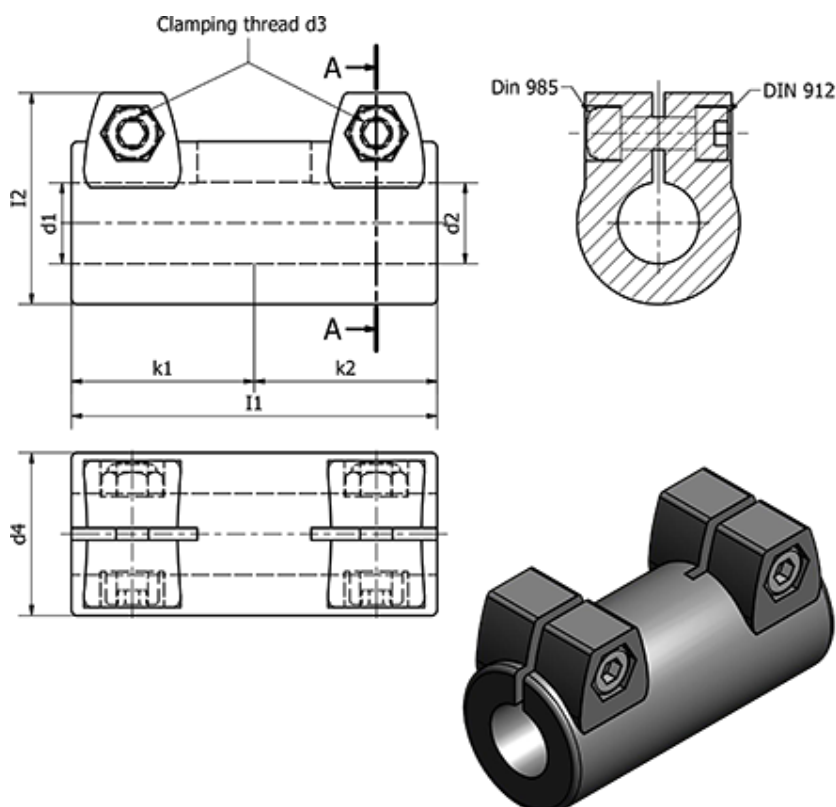

Article number: 20242B50B502BL

Description: E+G Connecting tubes - GN 242-B50-B50-2-BL

## Measures

Clamping kit for d3 = GN 911-M10-50

d1 = B50  
 d2 = B50  
 d3 = M10  
 d4 = 65  
 I1 = 140  
 I2 = 77.5  
 k1 = 70

k2 = 70

Weight (g) = 682